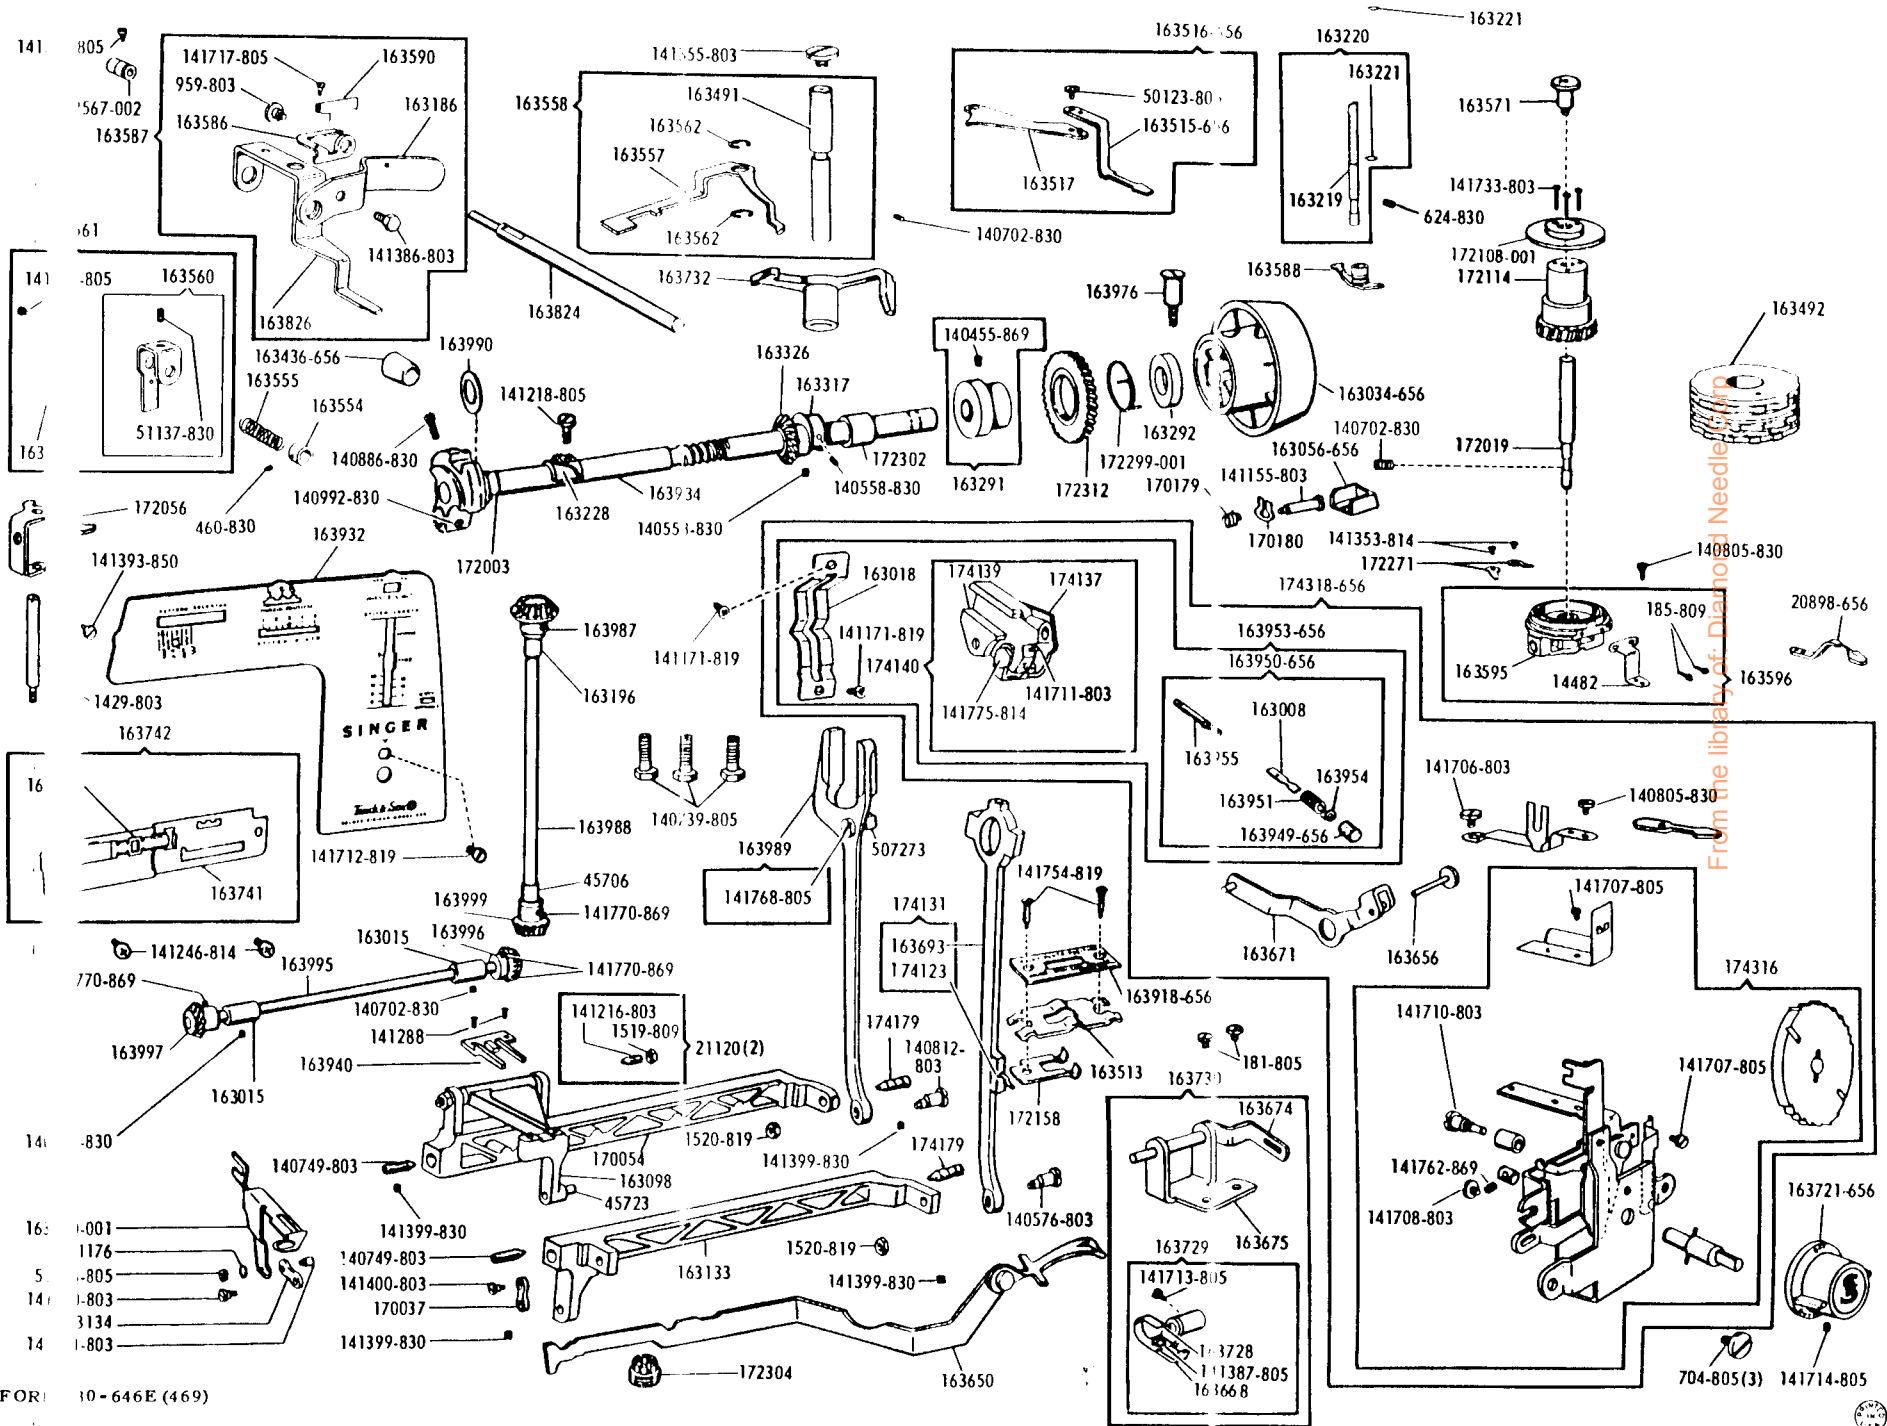

SINGER
646E3/646E6/646E7

620 173745043

Machine No. 646E

List of Parts--Machines Nos. 646E3, 646E6 and 646E7

ATTACHMENT SET 171125

- 21906 Chainstitch Attachment Loop Retainer Disc
- 21913 Chainstitch Attachment Throat Plate
- 161133 Tube of Oil
- 161166 Zipper Foot
- 161168 Presser Foot for button sewing
- 161172 Seam Guide
- 161276 Lint Brush
- 161917 Presser Foot Plate (snap-on, plastic) for sewing buttonholes
- 161919 Presser Foot Plate (snap-on) for straight sewing
- 161960 Glassing Envelope containing two needle threader hooks and Instruction Form 21632
- 163131 Bobbin (3)
- 163242-656 Spool Pin for two needle sewing
- 163455 Chainstitch Attachment Thread Guide
- 163483 Special Purpose Presser Foot
- 171124-656 Attachment Box
- 174529 Throat Plate for straight sewing
- Needle Cat. 2020 Size 14 (3)
- Needle Cat. 2020 Size 16 (3)
- Twin Needle Cat. 2028 Size 14 (1)

List of Parts—Machines Nos. 646E3, 646E6 and 646E7

Electrical Parts—Machines Nos. 646E3, 646E6 and 646E7