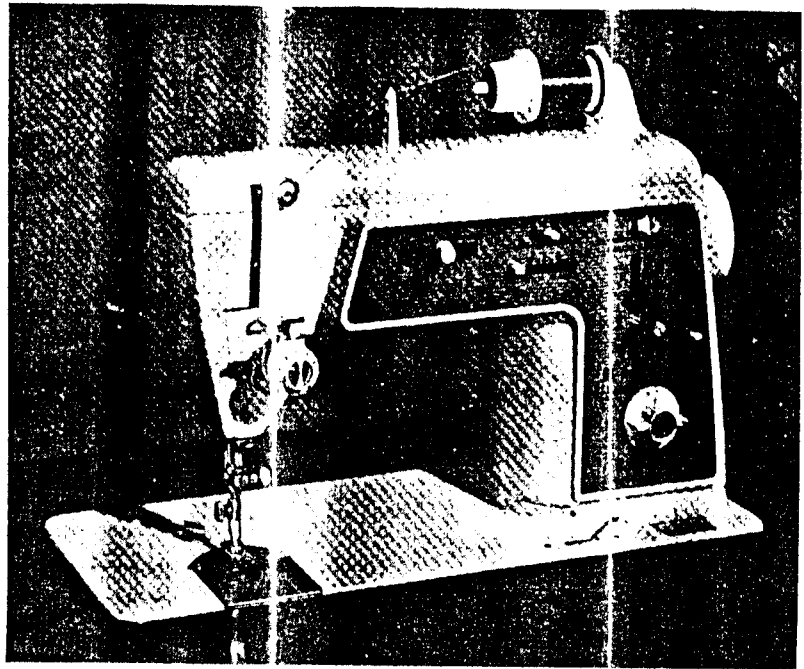

SINGER
646E3/646E6/646E7

620 173745043

Machine No. 646E

List of Parts--Machines Nos. 646E3, 646E6 and 646E7

ATTACHMENT SET 171125

- 21906 Chainstitch Attachment Loop Retainer Disc
- 21913 Chainstitch Attachment Throat Plate
- 161133 Tube of Oil
- 161166 Zipper Foot
- 161168 Presser Foot for button sewing
- 161172 Seam Guide
- 161276 Lint Brush
- 161917 Presser Foot Plate (snap-on, plastic) for sewing buttonholes
- 161919 Presser Foot Plate (snap-on) for straight sewing
- 161960 Glassing Envelope containing two needle threader hooks and Instruction Form 21632
- 163131 Bobbin (3)
- 163242-656 Spool Pin for two needle sewing
- 163455 Chainstitch Attachment Thread Guide
- 163483 Special Purpose Presser Foot
- 171124-656 Attachment Box
- 174529 Throat Plate for straight sewing
- Needle Cat. 2020 Size 14 (3)
- Needle Cat. 2020 Size 16 (3)
- Twin Needle Cat. 2028 Size 14 (1)